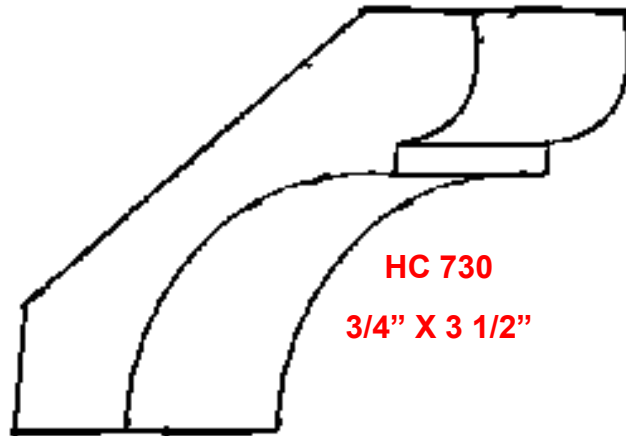

7/1/2010

WM 48
3/4" X 4 1/4"

WM 51
3/4" X 3 1/4"

WM 47
3/4" X 4 1/2"

WM 54
3/4" X 2 1/8"

WM 60
3/4" X 1 5/8"

HC 705
3/4" X 5 5/8"

HC 710
3/4" X 4 3/8"

HC 715
3/4" X 4 1/8"

HC 720
3/4" X 4 1/4"

Crown

HC 725
3/4" X 5 1/4"

HC 730
3/4" X 3 1/2"

HC 735
3/4" X 3 3/4"

Prigge Woodworking

520 Edgerton St
Hamler, Ohio 43524
(419)274-1005