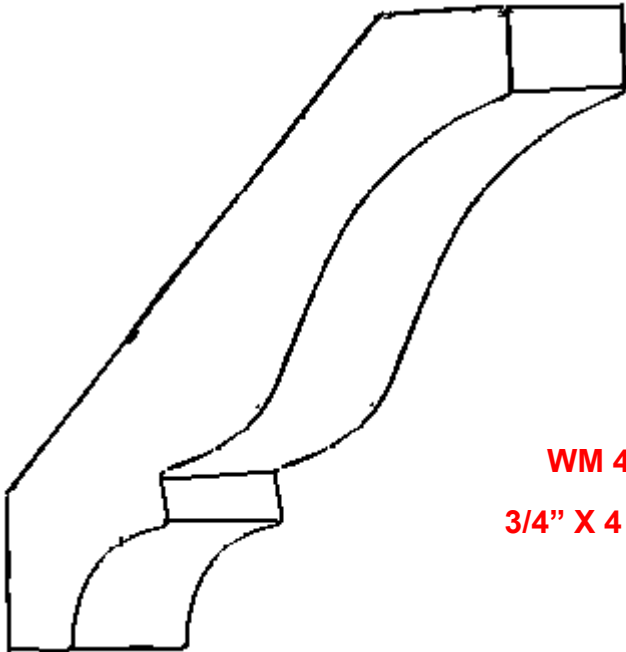

Prigge Woodworking

520 Edgerton St
Hamler, Ohio 43524
(419)274-1005

www.priggewoodworking.com

Custom Trim Packages

Prefinishing

Mouldings

Doors

Stairways

7/1/2010

WM 48
3/4" X 4 1/4"

WM 51
3/4" X 3 1/4"

WM 47
3/4" X 4 1/2"

WM 54
3/4" X 2 1/8"

WM 60
3/4" X 1 5/8"

HC 705
3/4" X 5 5/8"

HC 710
3/4" X 4 3/8"

HC 715
3/4" X 4 1/8"

HC 720
3/4" X 4 1/4"

Crown

HC 725
3/4" X 5 1/4"

HC 730
3/4" X 3 1/2"

HC 735
3/4" X 3 3/4"

Prigge Woodworking

520 Edgerton St
Hamler, Ohio 43524
(419)274-1005