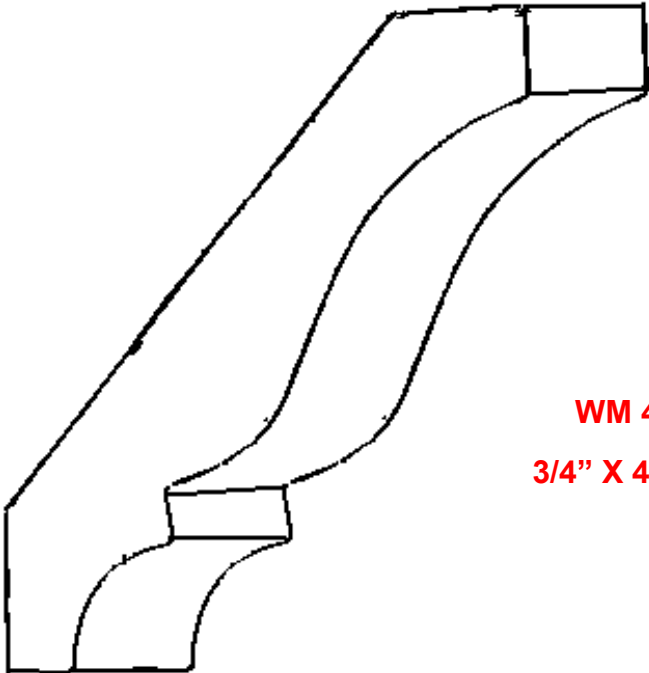

Prigge Woodworking

520 Edgerton St
Hamler, Ohio 43524
(419)274-1005

www.priggewoodworking.com

Custom Trim Packages

Prefinishing

Mouldings

Doors

Stairways

7/1/2010

WM 48
3/4" X 4 1/4"

WM 51
3/4" X 3 1/4"

WM 47
3/4" X 4 1/2"

WM 54
3/4" X 2 1/8"

WM 60
3/4" X 1 5/8"

HC 705
3/4" X 5 5/8"

HC 710
3/4" X 4 3/8"

HC 715
3/4" X 4 1/8"

HC 720
3/4" X 4 1/4"

Crown

HC 725
3/4" X 5 1/4"

HC 730
3/4" X 3 1/2"

HC 735
3/4" X 3 3/4"

Prigge Woodworking

520 Edgerton St
Hamler, Ohio 43524
(419)274-1005