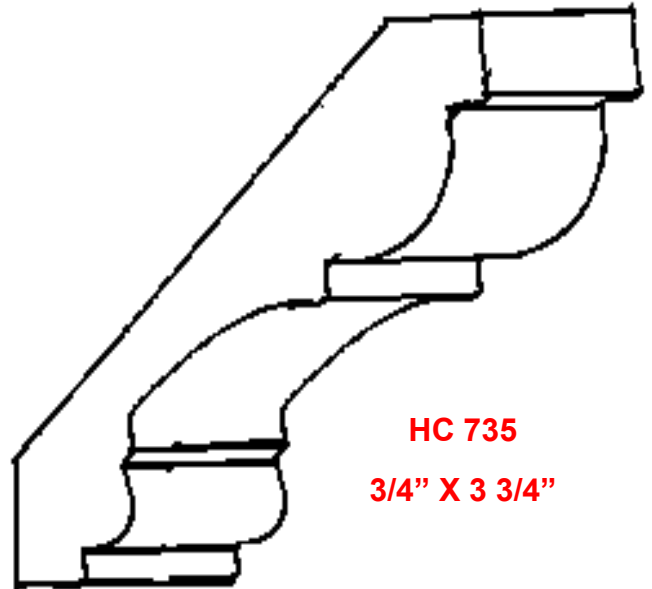

7/1/2010

WM 48
3/4" X 4 1/4"

WM 51
3/4" X 3 1/4"

WM 47
3/4" X 4 1/2"

WM 54
3/4" X 2 1/8"

WM 60
3/4" X 1 5/8"

HC 705
3/4" X 5 5/8"

HC 710
3/4" X 4 3/8"

HC 715
3/4" X 4 1/8"

HC 720
3/4" X 4 1/4"

Crown

HC 725
3/4" X 5 1/4"

HC 730
3/4" X 3 1/2"

HC 735
3/4" X 3 3/4"

Prigge Woodworking

520 Edgerton St
Hamler, Ohio 43524
(419)274-1005