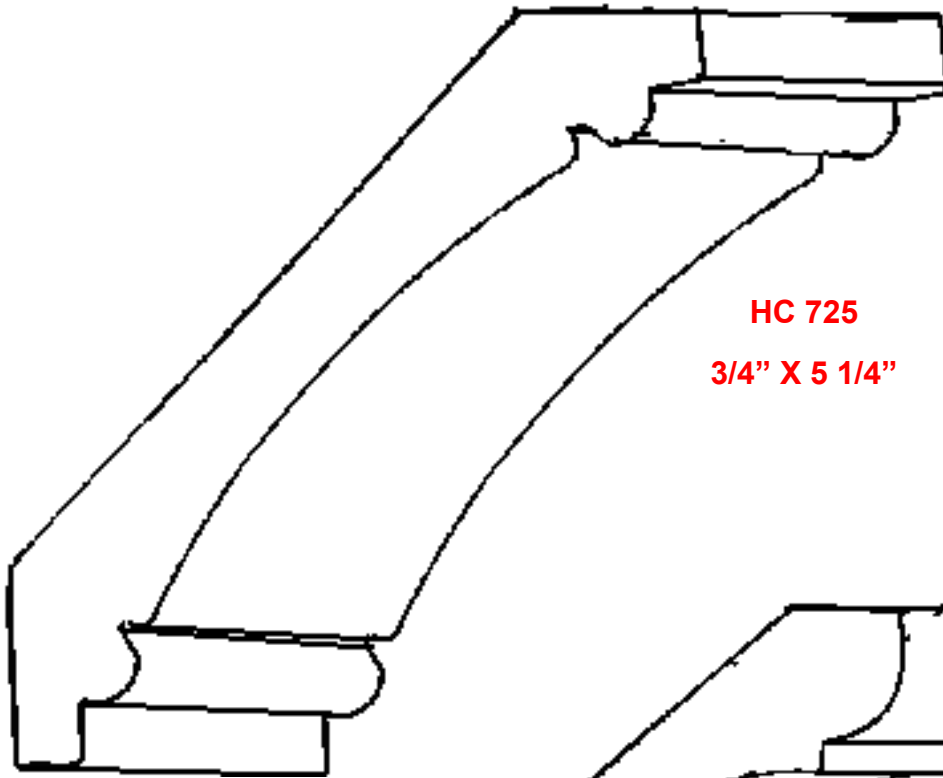

7/1/2010

WM 48
3/4" X 4 1/4"

WM 51
3/4" X 3 1/4"

WM 47
3/4" X 4 1/2"

Crown

WM 54
3/4" X 2 1/8"

WM 60
3/4" X 1 5/8"

HC 705
3/4" X 5 5/8"

HC 710
3/4" X 4 3/8"

HC 715
3/4" X 4 1/8"

HC 720
3/4" X 4 1/4"

Crown

HC 725
3/4" X 5 1/4"

HC 730
3/4" X 3 1/2"

HC 735
3/4" X 3 3/4"

Prigge Woodworking