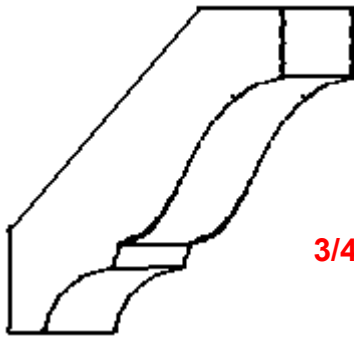

Prigge Woodworking

520 Edgerton St
Hamler, Ohio 43524
(419)274-1005

Crowns

6/28/08

WM 48
3/4" X 4 1/4"

WM 51
3/4" X 3 1/4"

WM 47
3/4" X 4 1/2"

Crown

WM 54
3/4" X 2 1/8"

WM 60
3/4" X 1 5/8"

HC 705
3/4" X 5 5/8"

HC 710
3/4" X 4 3/8"

HC 715
3/4" X 4 1/8"

HC 720
3/4" X 4 1/4"

Crown

HC 725
3/4" X 5 1/4"