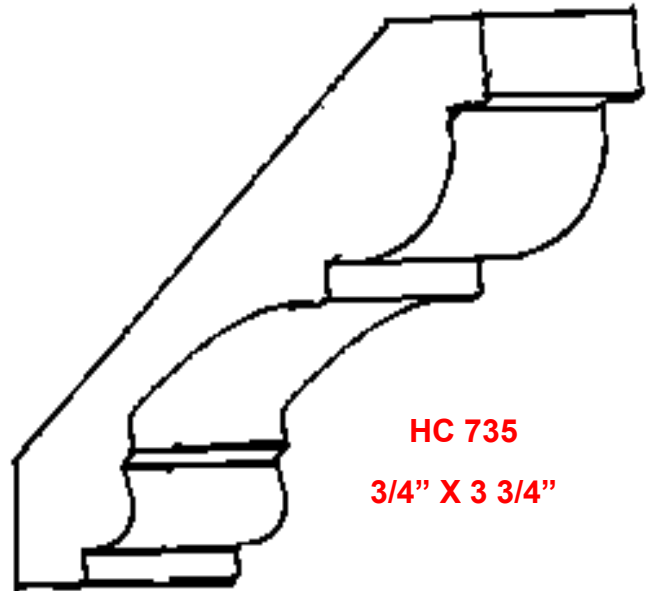

Prigge Woodworking

520 Edgerton St
Hamler, Ohio 43524
(419)274-1005

Crowns

6/28/08

WM 48
3/4" X 4 1/4"

WM 51
3/4" X 3 1/4"

WM 47
3/4" X 4 1/2"

Crown

WM 54
3/4" X 2 1/8"

WM 60
3/4" X 1 5/8"

HC 705
3/4" X 5 5/8"

HC 710
3/4" X 4 3/8"

HC 715
3/4" X 4 1/8"

HC 720
3/4" X 4 1/4"

Crown

HC 725
3/4" X 5 1/4"

HC 730
3/4" X 3 1/2"

HC 735
3/4" X 3 3/4"