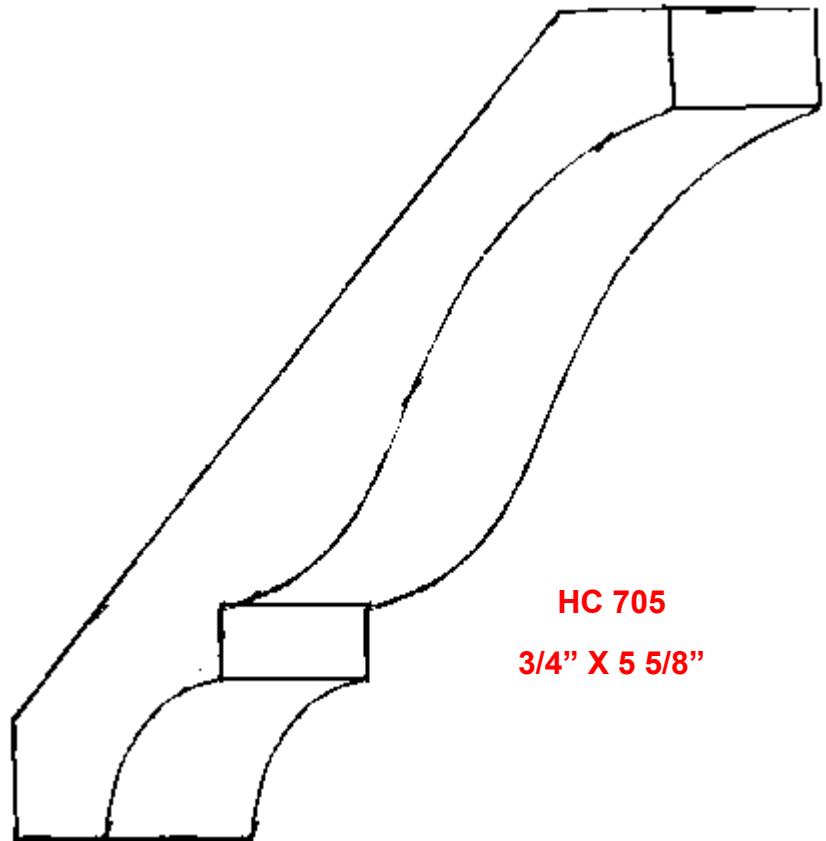

Prigge Woodworking

520 Edgerton St
Hamler, Ohio 43524
(419)274-1005

Crowns

6/28/08

WM 48
3/4" X 4 1/4"

WM 51
3/4" X 3 1/4"

WM 47
3/4" X 4 1/2"

Crown

WM 54
3/4" X 2 1/8"

WM 60
3/4" X 1 5/8"

HC 705
3/4" X 5 5/8"

HC 710
3/4" X 4 3/8"

HC 715
3/4" X 4 1/8"

HC 720
3/4" X 4 1/4"

Crown

HC 725
3/4" X 5 1/4"

HC 730
3/4" X 3 1/2"

HC 735
3/4" X 3 3/4"