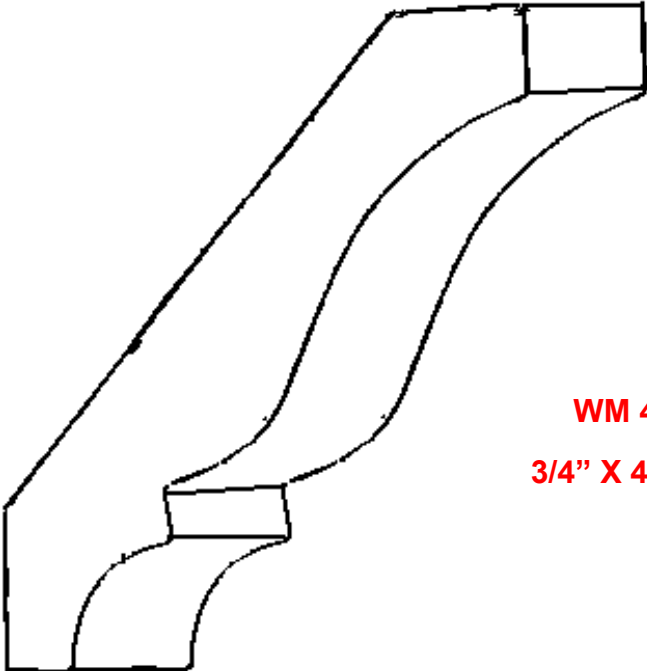

Prigge Woodworking

520 Edgerton St
Hamler, Ohio 43524
(419)274-1005

Crowns

6/28/08

WM 48
3/4" X 4 1/4"

WM 51
3/4" X 3 1/4"

WM 47
3/4" X 4 1/2"

Crown

WM 54
3/4" X 2 1/8"

WM 60
3/4" X 1 5/8"

HC 705
3/4" X 5 5/8"

HC 710
3/4" X 4 3/8"

HC 715
3/4" X 4 1/8"

HC 720
3/4" X 4 1/4"

Crown

HC 725
3/4" X 5 1/4"

HC 730
3/4" X 3 1/2"

HC 735
3/4" X 3 3/4"