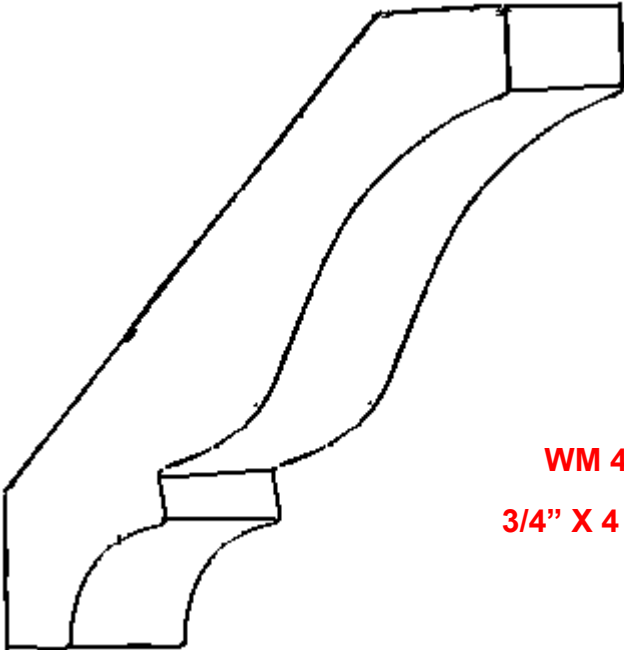

Prigge Woodworking

520 Edgerton St
Hamler, Ohio 43524
(419)274-1005

Crowns

6/28/08

WM 48
3/4" X 4 1/4"

WM 51
3/4" X 3 1/4"

WM 47
3/4" X 4 1/2"

Crown

WM 54
3/4" X 2 1/8"

WM 60
3/4" X 1 5/8"

HC 705
3/4" X 5 5/8"

HC 710
3/4" X 4 3/8"

HC 715
3/4" X 4 1/8"

HC 720
3/4" X 4 1/4"

Crown

HC 725
3/4" X 5 1/4"

HC 730
3/4" X 3 1/2"

HC 735
3/4" X 3 3/4"