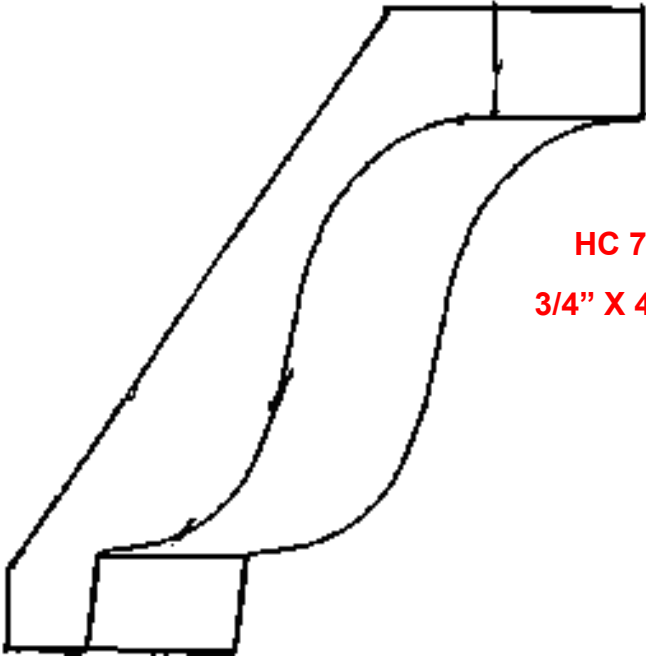

Prigge Woodworking

520 Edgerton St
Hamler, Ohio 43524
(419)274-1005

Crowns

6/28/08

WM 48
3/4" X 4 1/4"

WM 51
3/4" X 3 1/4"

WM 47
3/4" X 4 1/2"

Crown

WM 54
3/4" X 2 1/8"

WM 60
3/4" X 1 5/8"

HC 705
3/4" X 5 5/8"

HC 710
3/4" X 4 3/8"

HC 715
3/4" X 4 1/8"

HC 720
3/4" X 4 1/4"

Crown

HC 725
3/4" X 5 1/4"

HC 730
3/4" X 3 1/2"

HC 735
3/4" X 3 3/4"